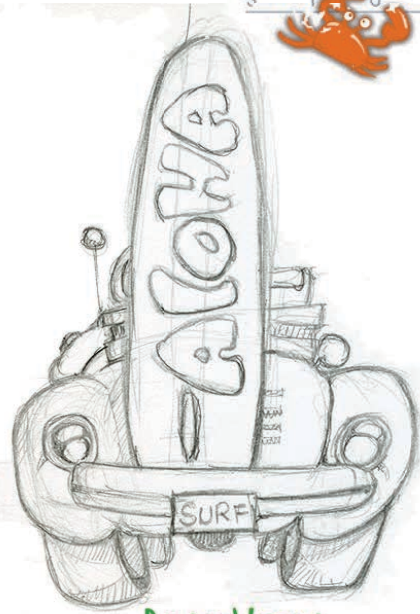

SV-1665c

# SANTA IN HIS VW BEACH BEETLE

SIDE VIEW

REAR VIEW  
(IF APPLICABLE)

# BEACH TRUCK