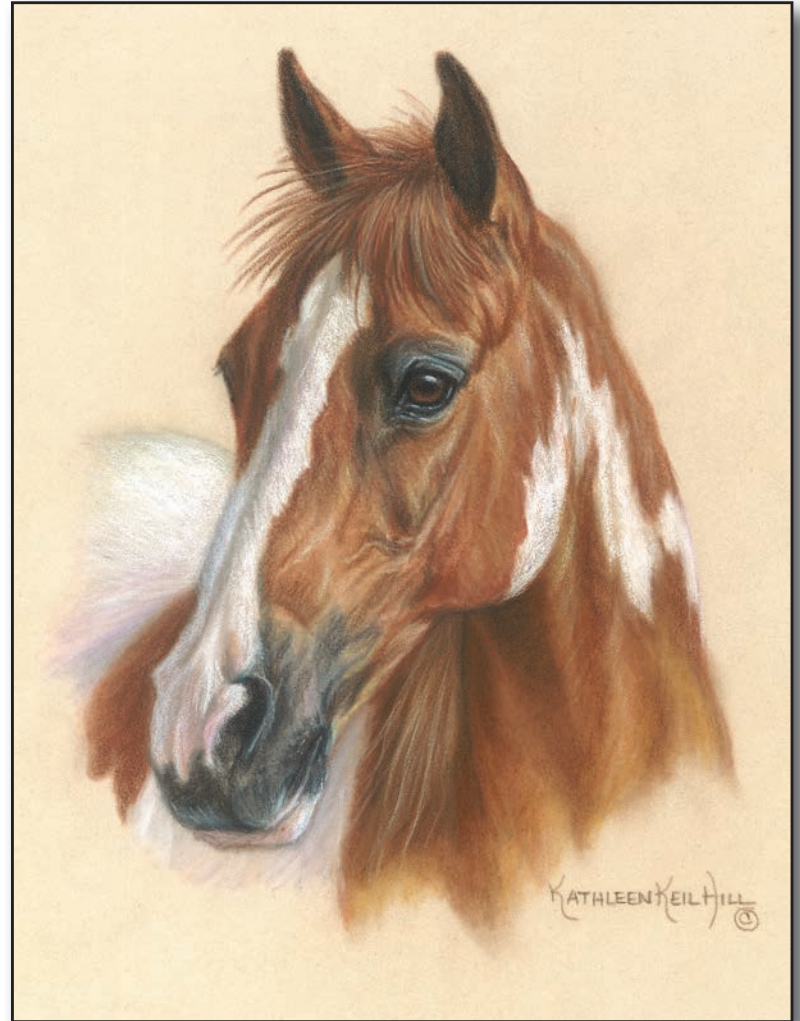

KKH-9114
Sunset Foal

KKH-9113 Sierica

KKH-9112 Rummy

KKH-9111 Dapper

KKH-9110 Remington

KKH-9090

ANIMAL ARTIST 
KATHLEEN HILL

KKH-9085

KKH-9089

ANIMAL ARTIST 
KATHLEEN HILL

ADG
ARTISTIC DESIGNS GROUP

©Kathleen Keil Hill • Artistic Designs Group
PH (410)923-3786 • www.artsdg.com

KKH-9087

KKH-9077

KKH-9079

KKH-9058

KKH-9055

KKH-9054

KKH-9076

KKH-9046a
KKH-9046 (without sentiment)

KKH-9049

KKH-1014

KKH-1011

KKH-1001