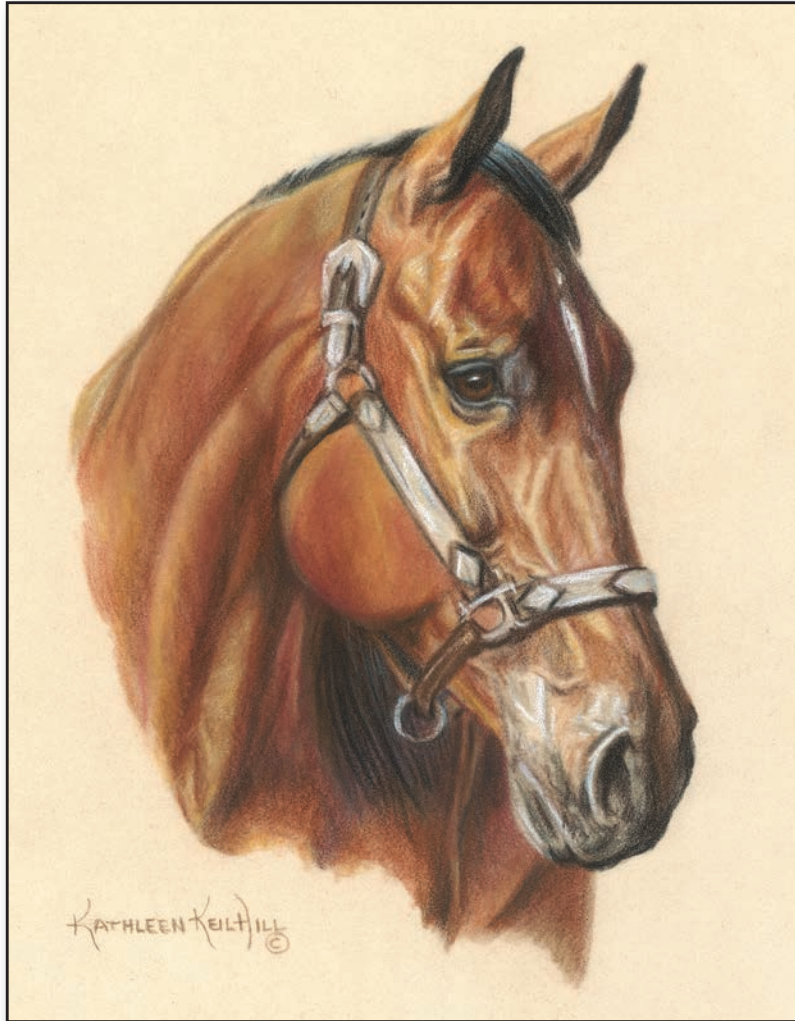

KKH-9114
Sunset Foal

KKH-9113 Sierica

KKH-9112 Rummy

KKH-9111 Dapper

KKH-9110 Remington

KKH-9090

ANIMAL ARTIST 
KATHLEEN HILL

KKH-9085

KKH-9089

ANIMAL ARTIST 
KATHLEEN HILL

ADG
ARTISTIC DESIGNS GROUP

©Kathleen Keil Hill • Artistic Designs Group
PH (410)923-3786 • www.artsdg.com

KKH-9087

KKH-9077

KKH-9079

KKH-9058