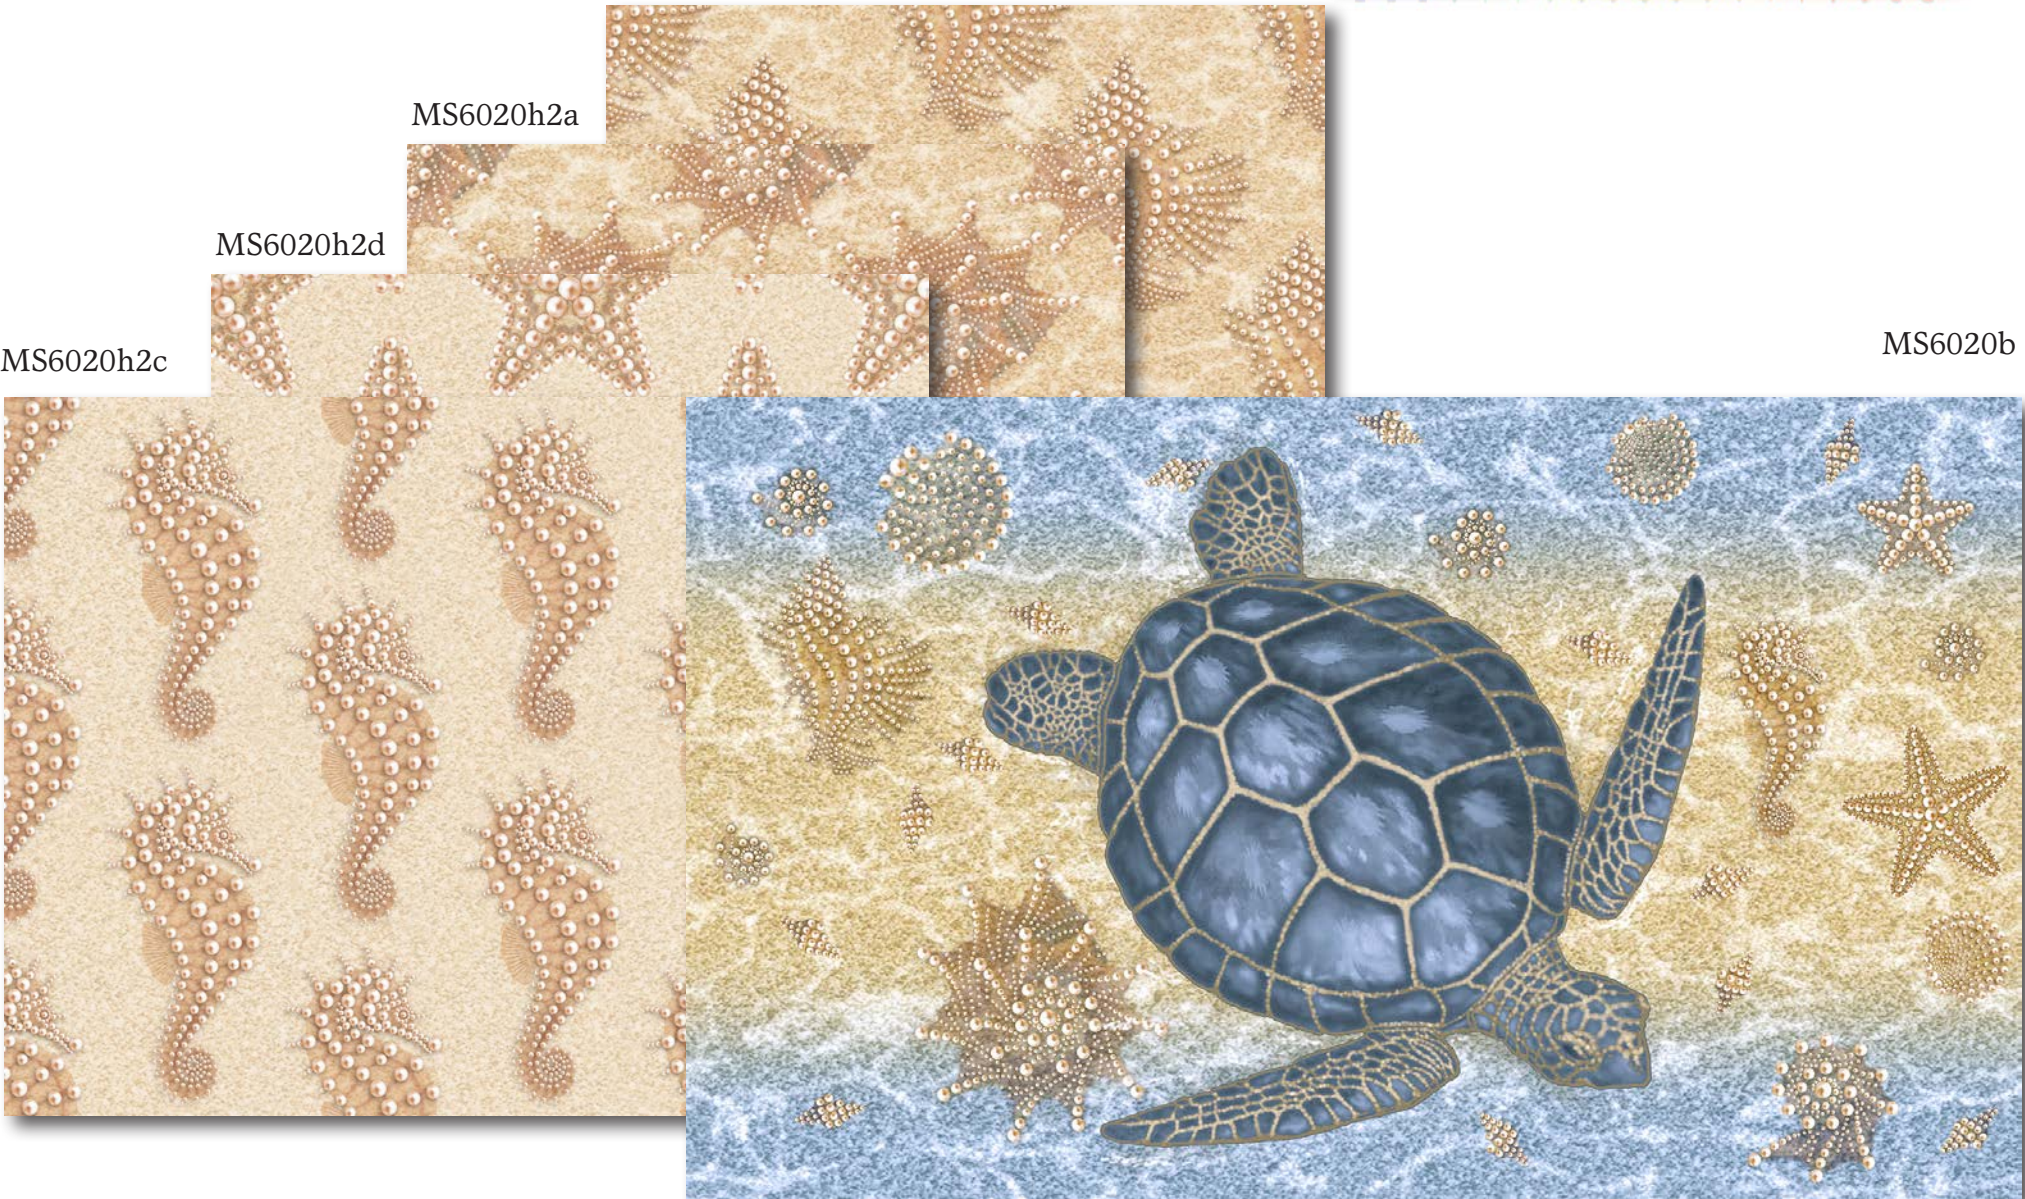

MS-3380p c13

MS-6020h Blue

©Michael W. Shelton • Artistic Designs Group
PH (410) 923-3786 • www.artsdg.com

MS6020h2b

MS6020h2a

MS6020h2d

MS6020h2c

MS6020b