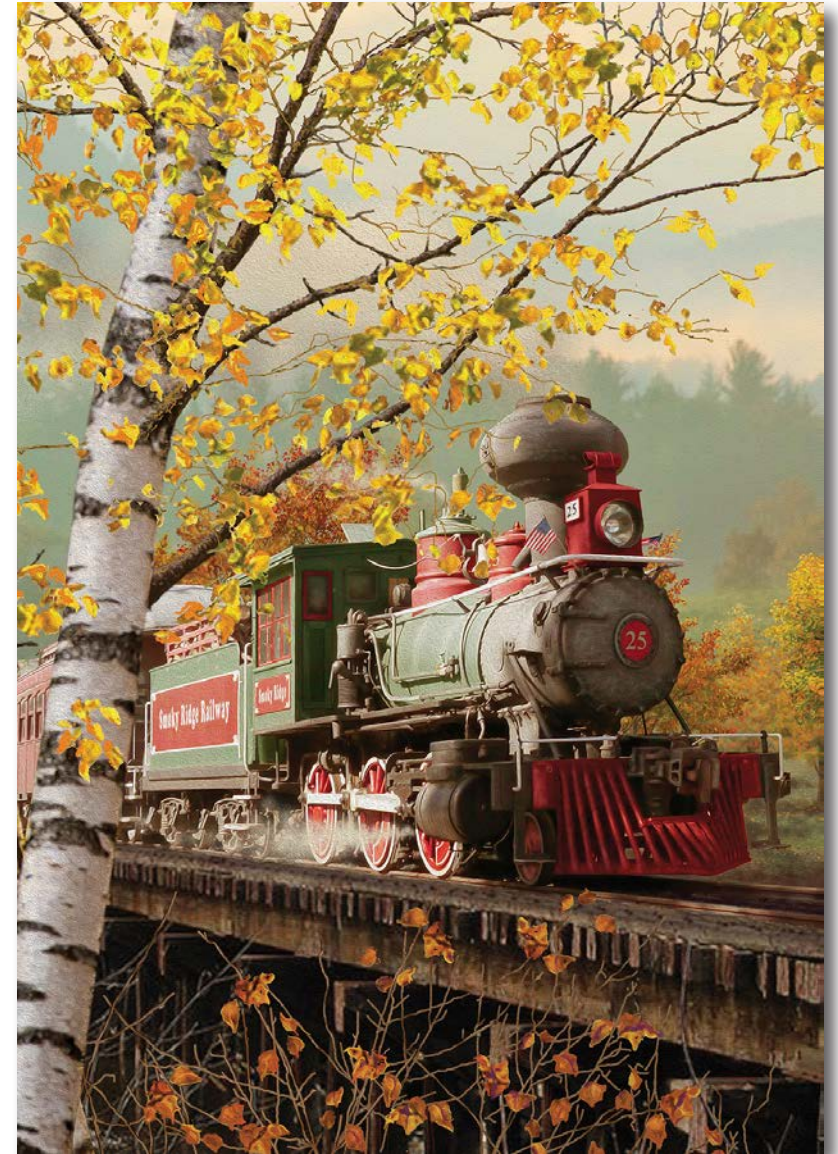

Michael W. Shelton

Fall Train Scenes

MS9421d

Michael W. Shelton

MS9420b3

ADG
ARTISTIC DESIGNS GROUP

©Michael W. Shelton • Artistic Designs Group
PH (410) 923-3786 • www.artsdg.com

Winter Train Scenes