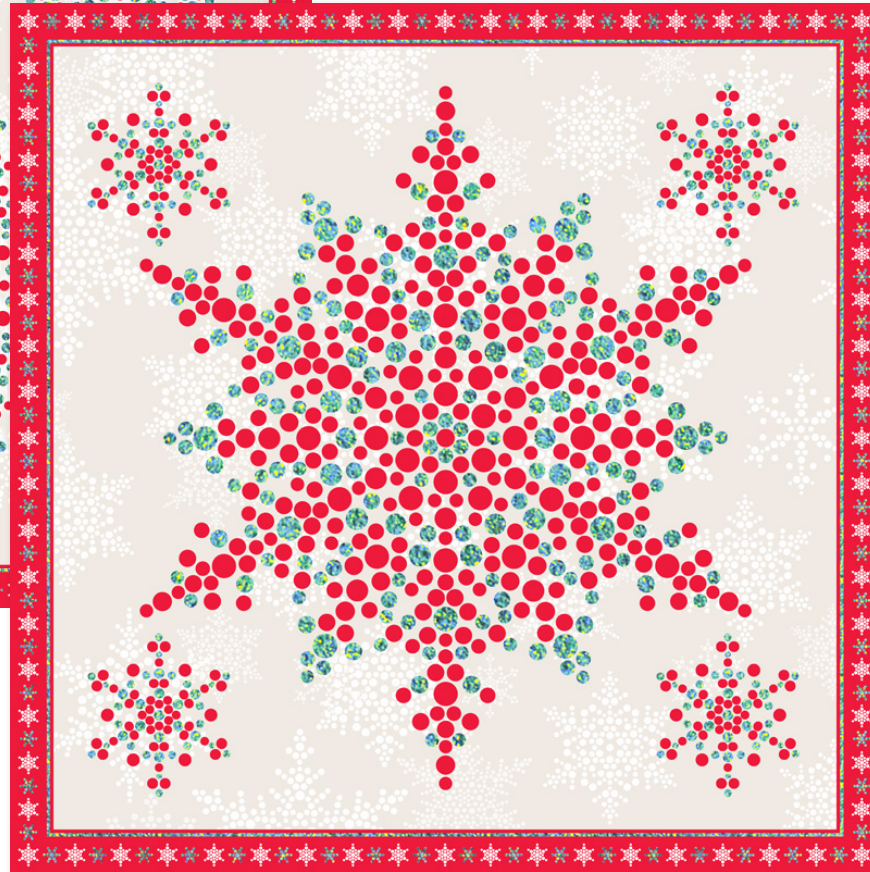

MS3410d snowflakes

MS3291c Mult w/ red border

MS3291c Single w/ red border

MS3291c Mult w/ dot border

Michael W. Shelton

MS3363a square red

MS3363a

ADG
ARTISTIC DESIGNS GROUP