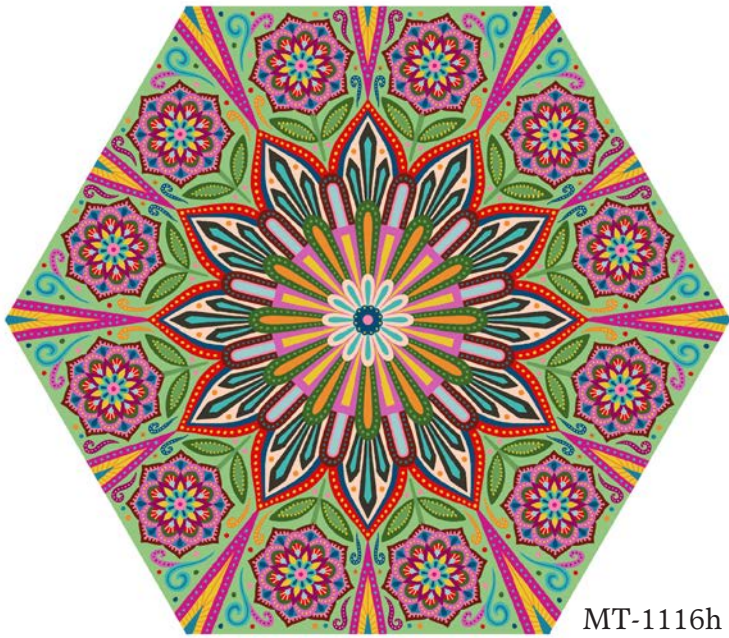

©Mary Tanana - Artistic Designs Group
PH (410)923-3786 • www.artsdg.com