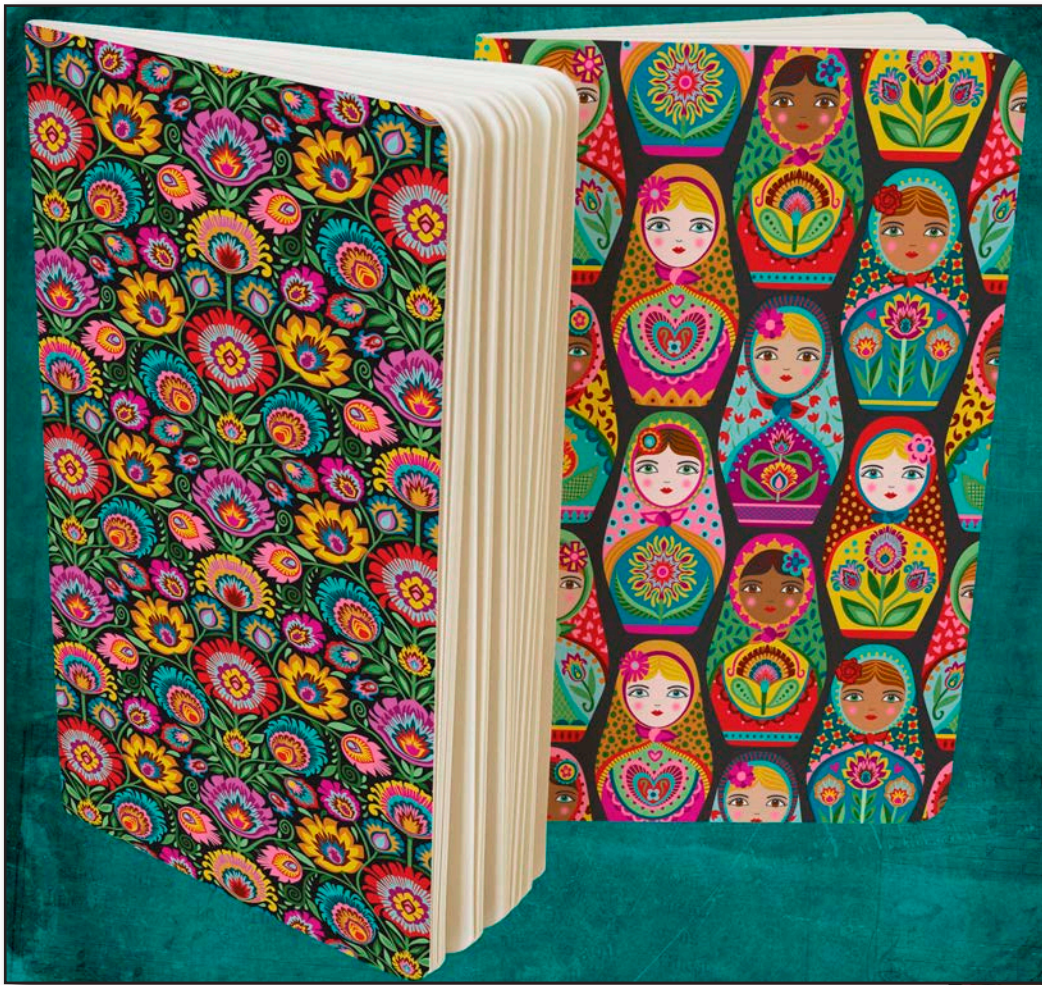

MT-1129r-Irina and Friends Collection

MT-1129p-Irina and Friends Notebook