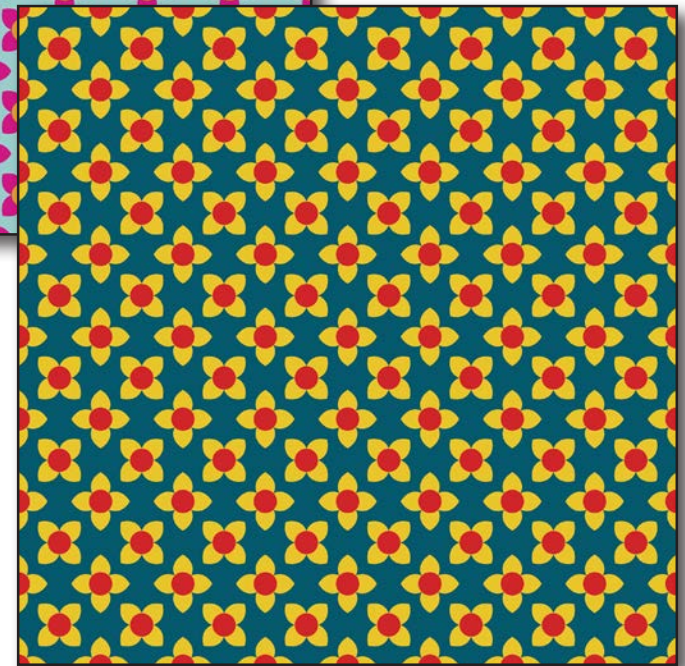

MT-1129f-Sweet Baby Flowers-Dark Blue

MT-1129l-Wycinanki Floral-white

MT-1129k-Ukrainian Folk  
Stripe-white

©Mary Tanana - Artistic Designs Group  
PH (410)923-3786 • [www.artsdg.com](http://www.artsdg.com)