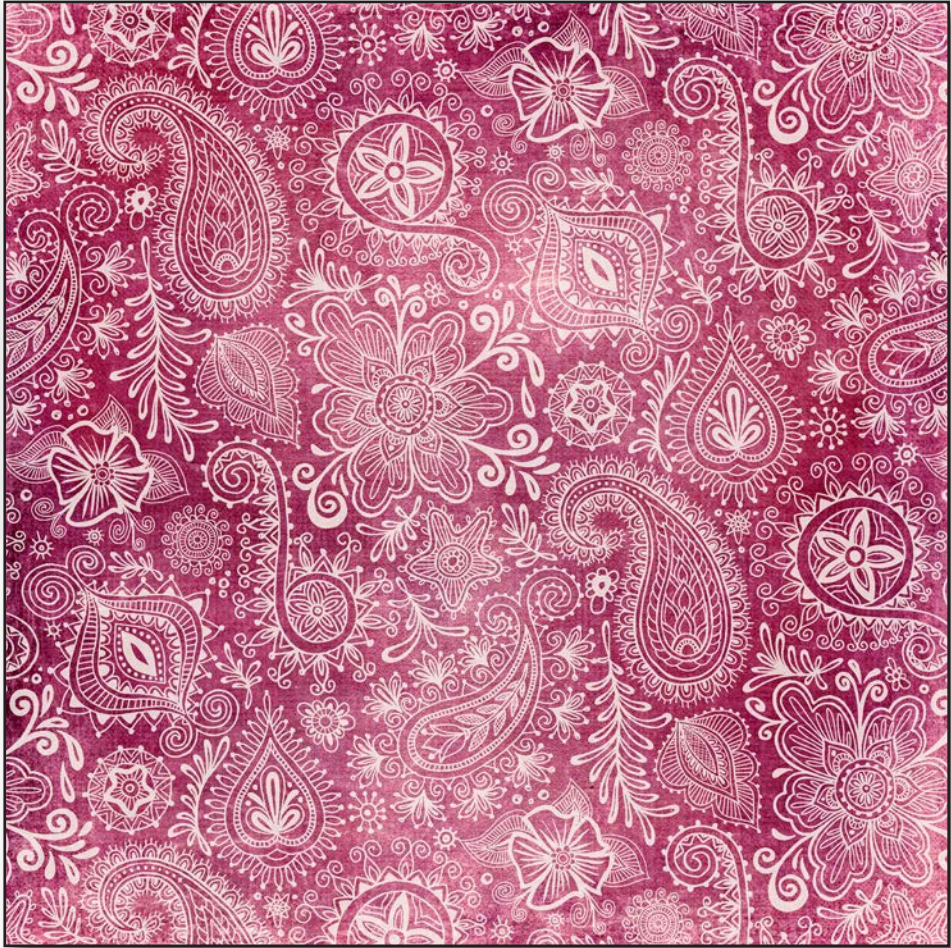

MT-1106f

©Mary Tanana - Artistic Designs Group
PH (410)923-3786 • www.artsdg.com