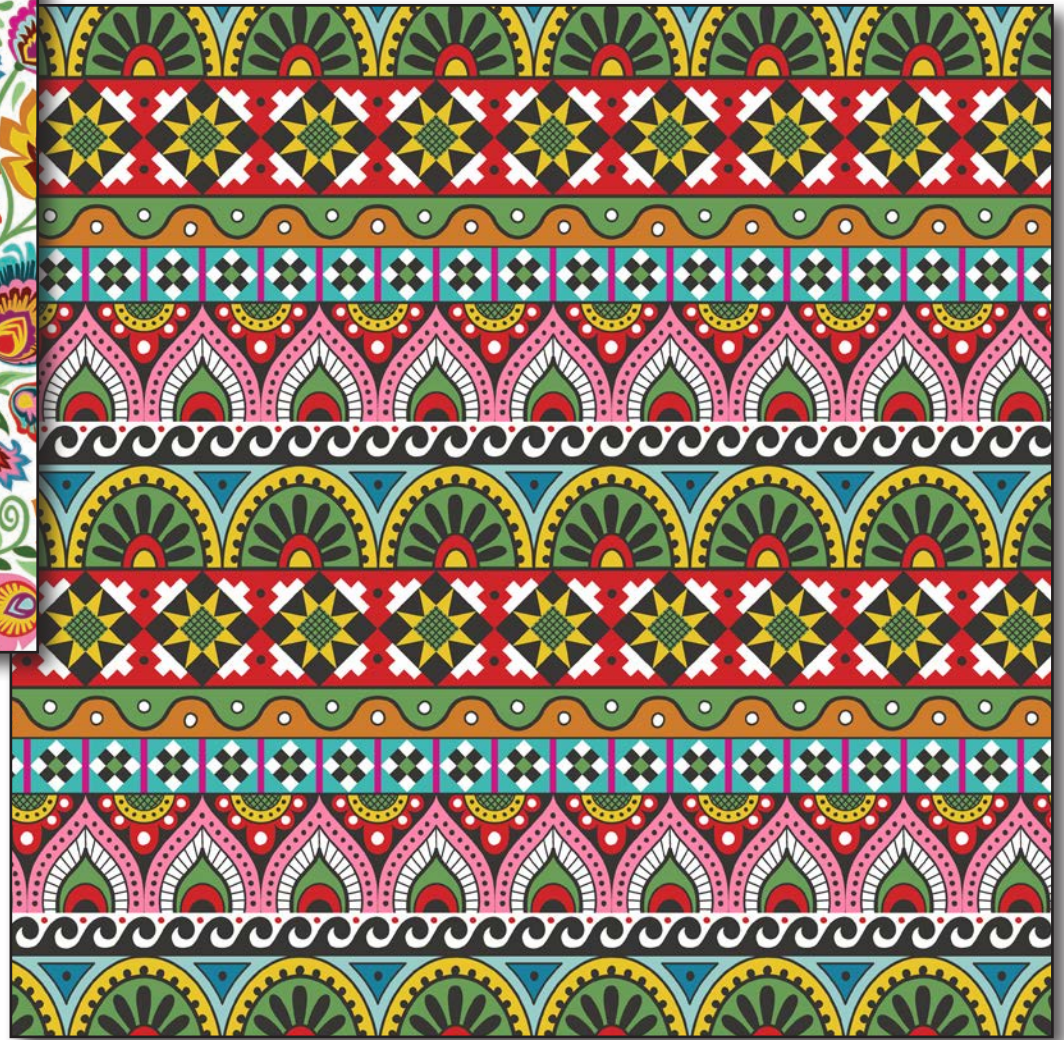

MT-1129f-Sweet Baby Flowers-Dark Blue

MT-1129l-Wycinanki Floral-white

MT-1129k-Ukrainian Folk  
Stripe-white

©Mary Tanana - Artistic Designs Group  
PH (410)923-3786 • [www.artsdg.com](http://www.artsdg.com)