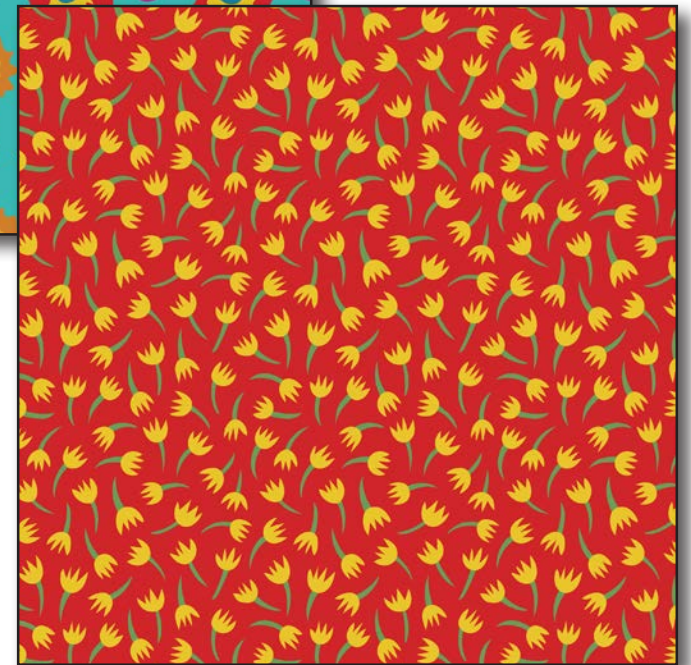

MT-1129e-Wycinanki
Moravian Square

MT-1129h-Sweet Baby Tulips

©Mary Tanana - Artistic Designs Group
PH (410)923-3786 • www.artsdg.com