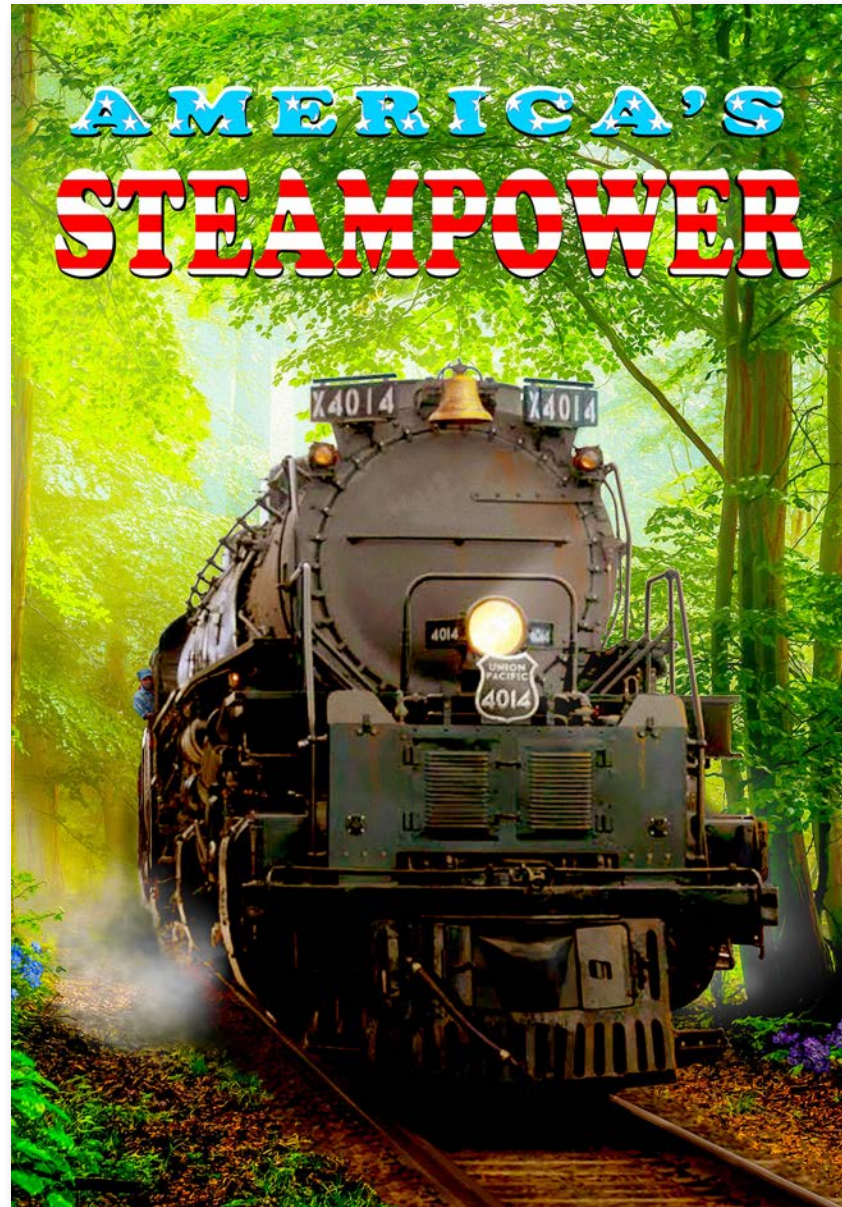

Michael W. Shelton

MS9430

ADG
ARTISTIC DESIGNS GROUP

©Michael W. Shelton • Artistic Designs Group
PH (410) 923-3786 • www.artsdg.com