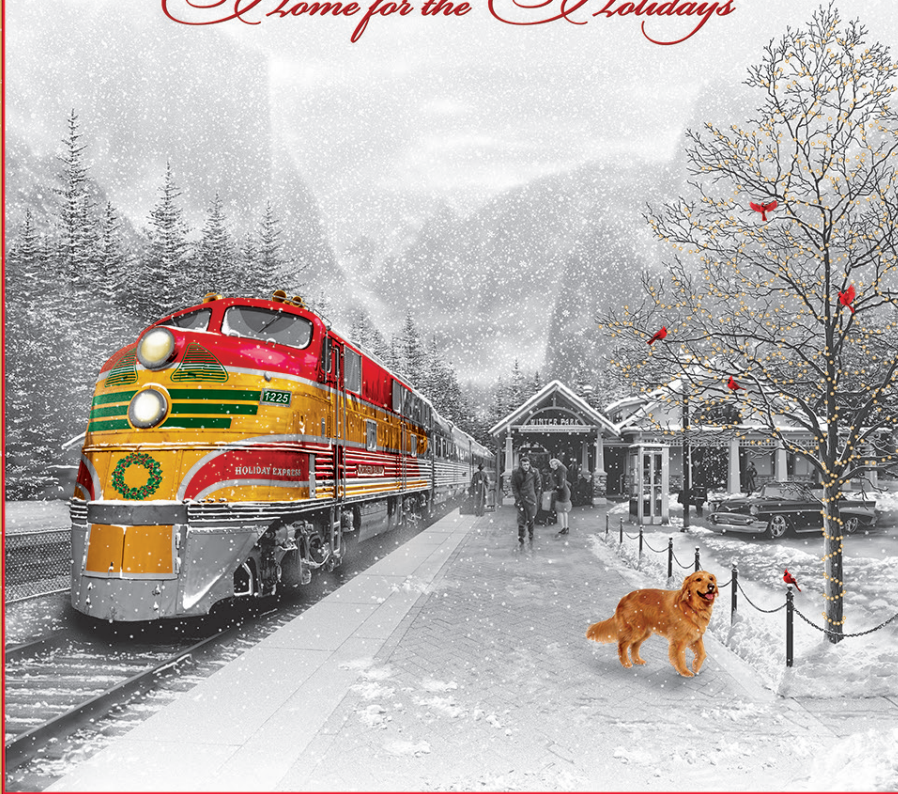

Michael W. Shelton

Train Elements

MS9420 corner track

MS9420 railroad crossing sign

MS9420 tracks

MS9420d1

*Holiday
Greetings*

Home for the Holidays