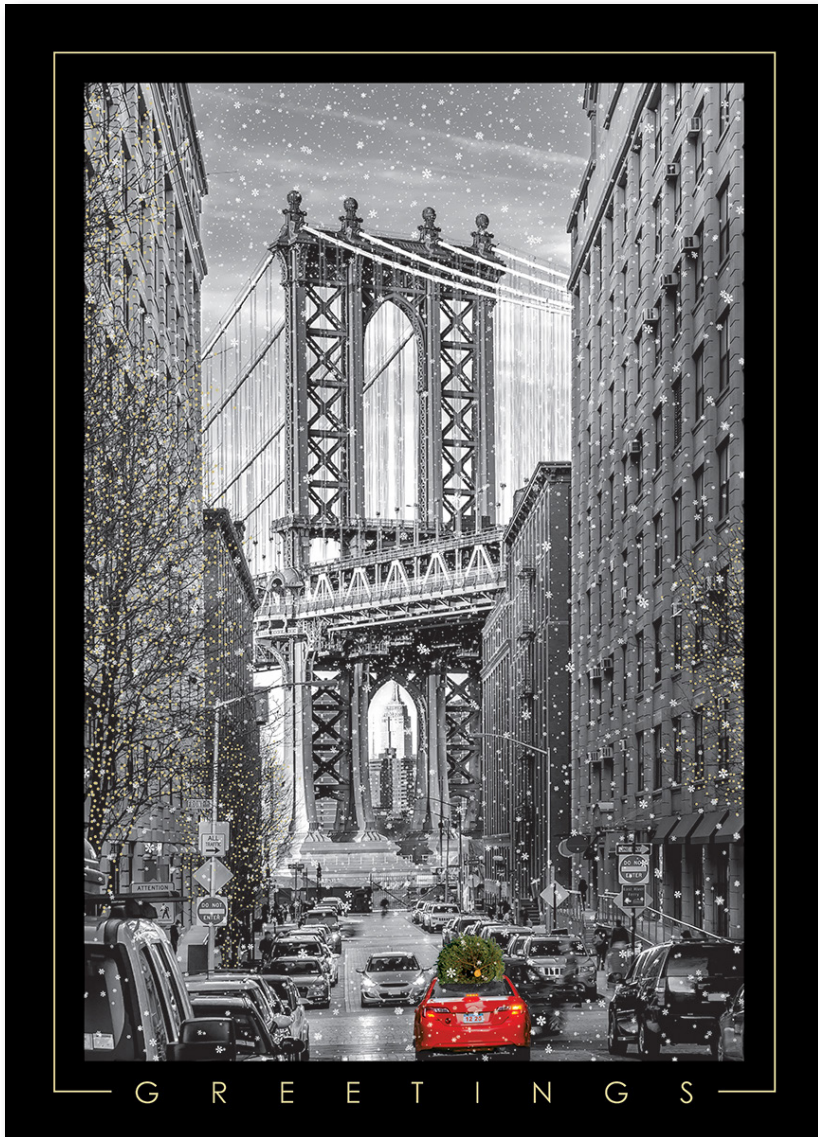

Michael W. Shelton

MS9392