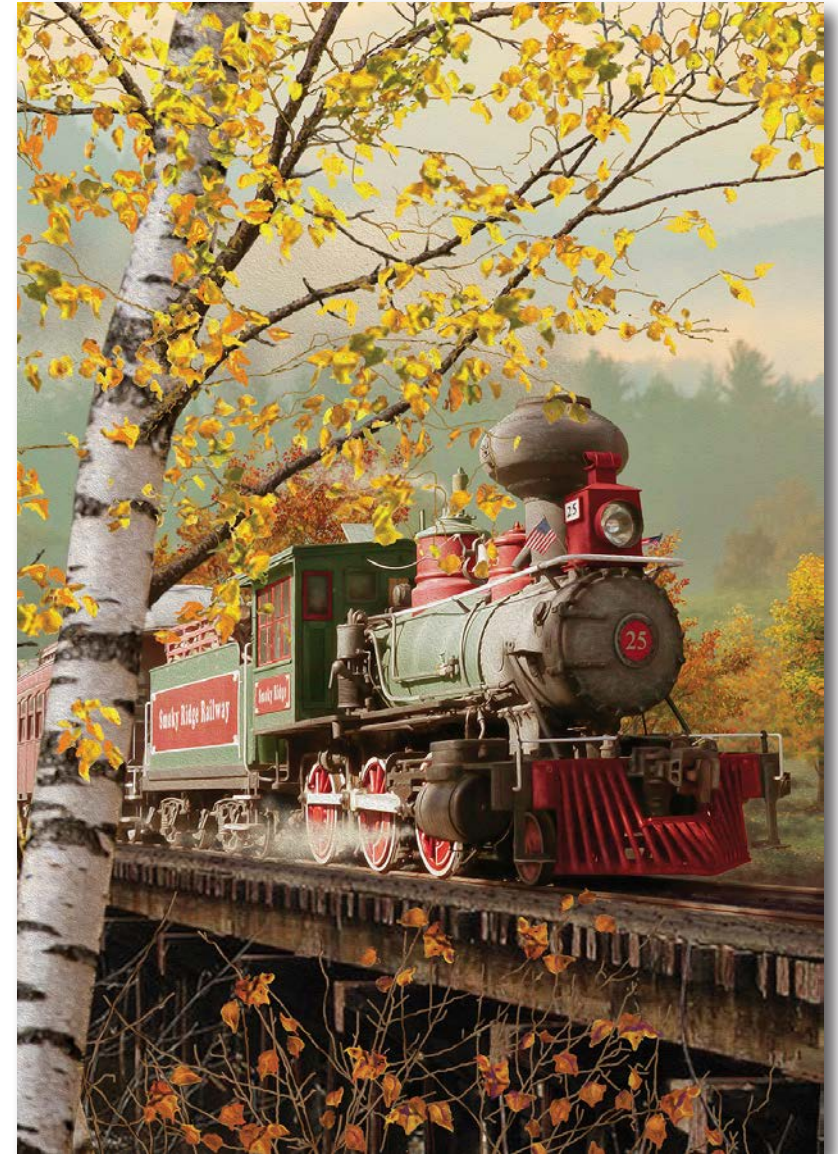

Michael W. Shelton

MS9420b3