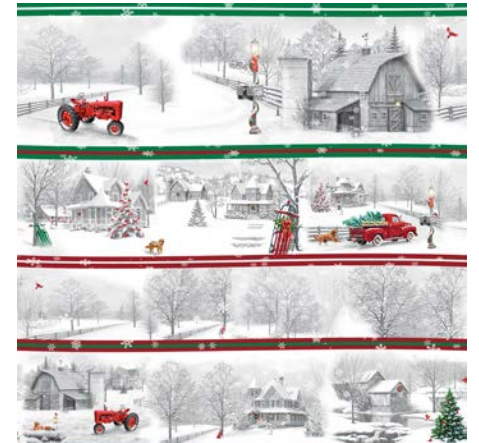

MS3200a

Michael W. Shelton

MS3200B

MS3200C

MS3200D

ADG
ARTISTIC DESIGNS GROUP

©Michael W. Shelton • Artistic Designs Group
PH (410) 923-3786 • www.artsdg.com