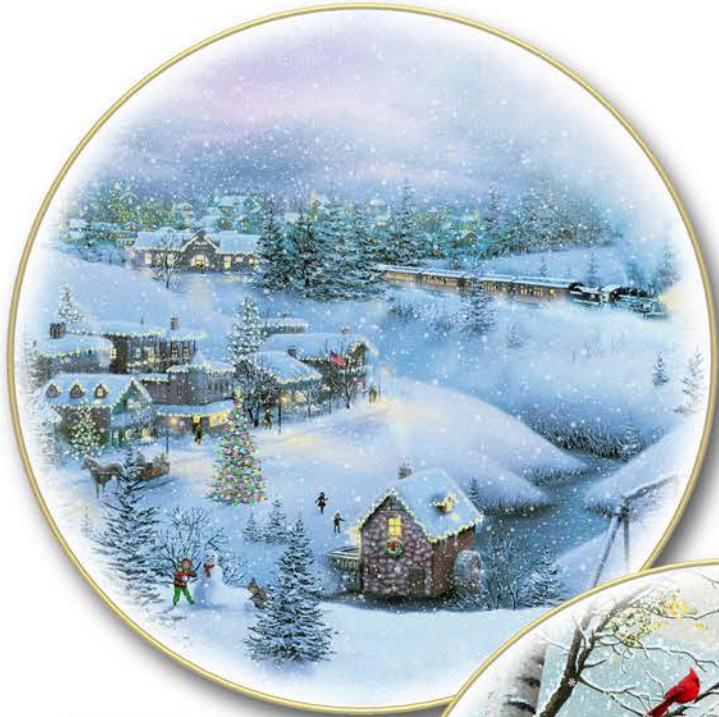

MS2102 vert

Michael W. Shelton

ADG
ARTISTIC DESIGNS GROUP

©Michael W. Shelton • Artistic Designs Group
PH (410) 923-3786 • www.artsdg.com

Michael W. Shelton

ADG
ARTISTIC DESIGNS GROUP

©Michael W. Shelton • Artistic Designs Group
PH (410) 923-3786 • www.artsdg.com