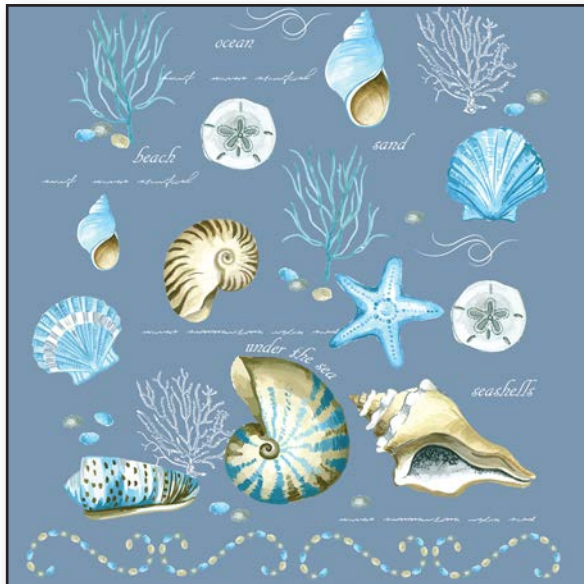

Sharon Lee

SL-1017b

ADG
ARTISTIC DESIGNS GROUP

©Sharon Lee • Artistic Designs Group
PH (410)923-3786 • www.artsdg.com