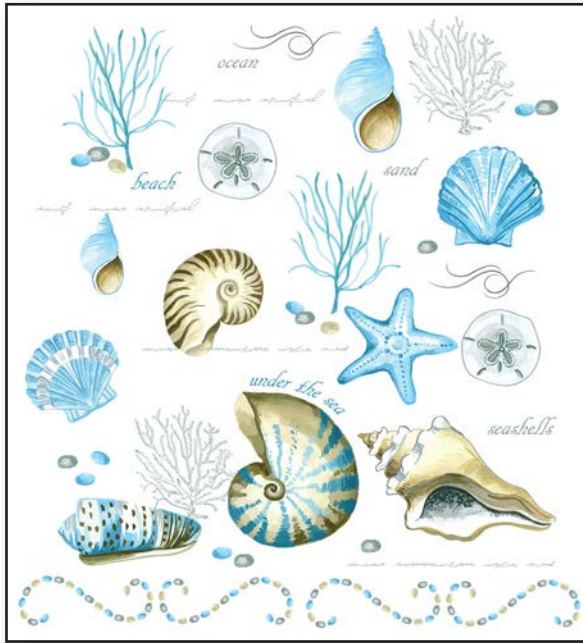

Sharon Lee

SL-1017a