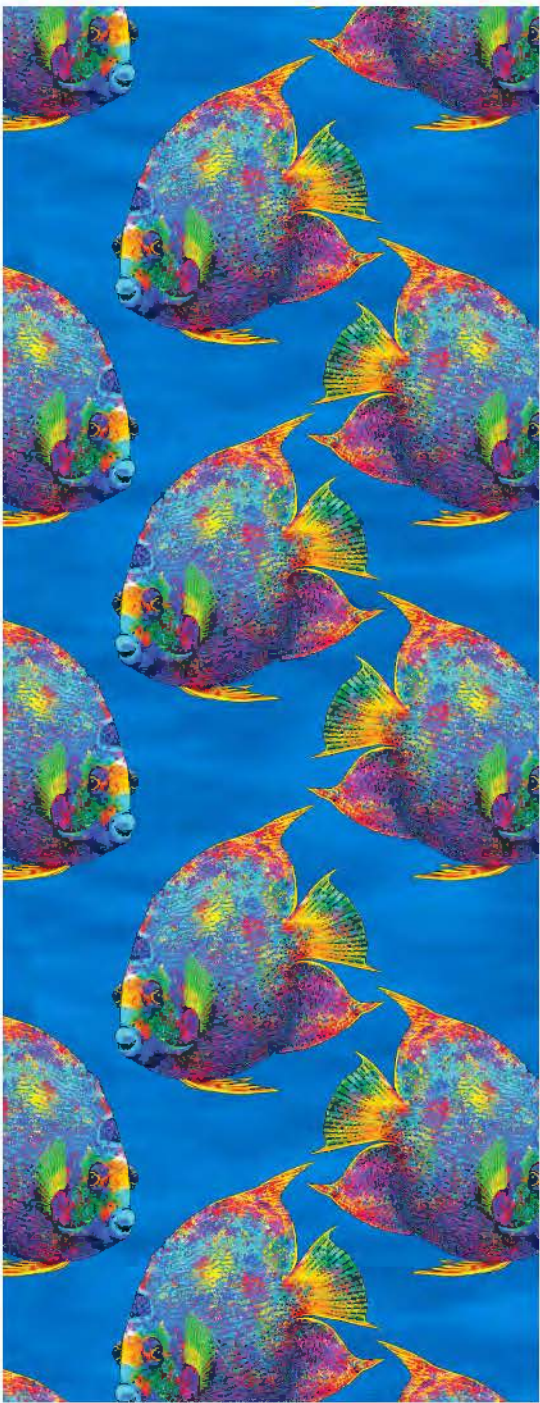

michael shelton

Represented by ARTISTIC DESIGNS GROUP
(410) 923-3786 • www.artsdg.com

BLUE LAGOON