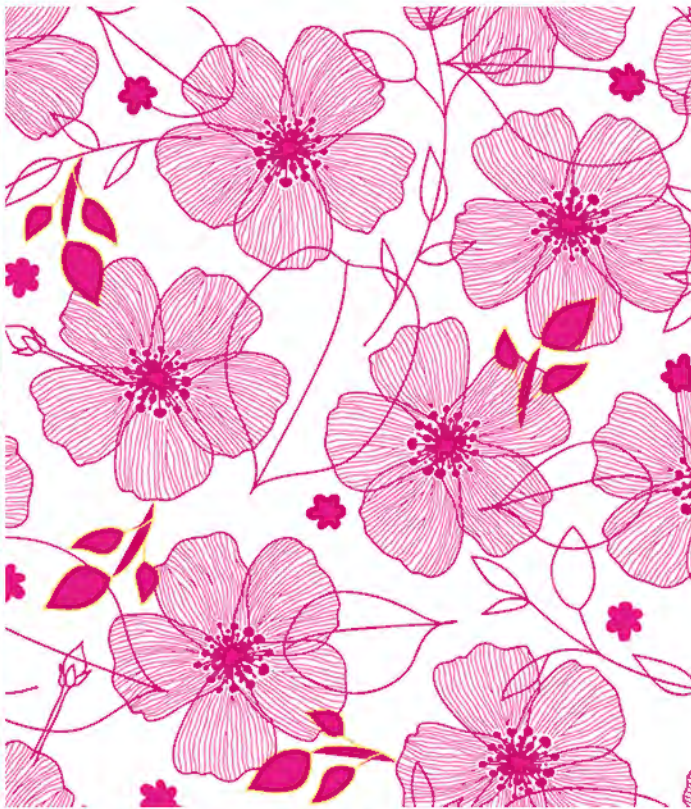

Represented by ARTISTIC DESIGNS GROUP
(410) 923-3786 • www.artsdg.com

MOONLIGHT FLORAL

JW-1172ei

JW-1172i

jennifer wambach

Represented by ARTISTIC DESIGNS GROUP
(410) 923-3786 • www.artsdg.com

SL-1081e

SL-1081g