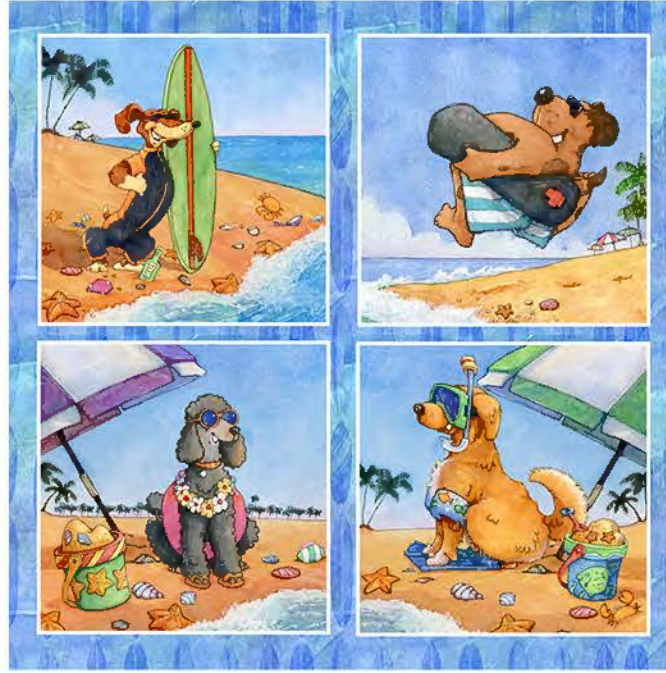

JW-1199

steve vanderbosch

Represented by ARTISTIC DESIGNS GROUP
(410) 923-3786 • www.artsdg.com

BEACH DOGS

steve vanderbosch

Represented by ARTISTIC DESIGNS GROUP
(410) 923-3786 • www.artsdg.com

WHIMSICAL WINTER SPORTS