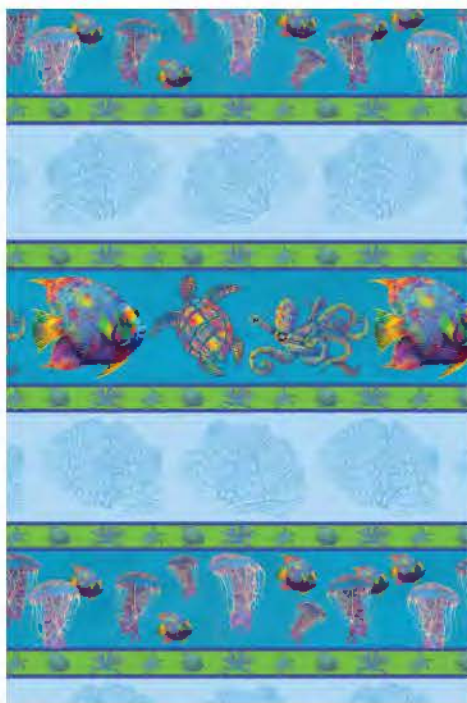

Represented by ARTISTIC DESIGNS GROUP
(410) 923-3786 • www.artsdgroup.com

SWEET BIRTHDAY WISHES

heather brockman lee

Represented by ARTISTIC DESIGNS GROUP
(410) 923-3786 • www.artsdg.com

BIRDS AND BRANCHES