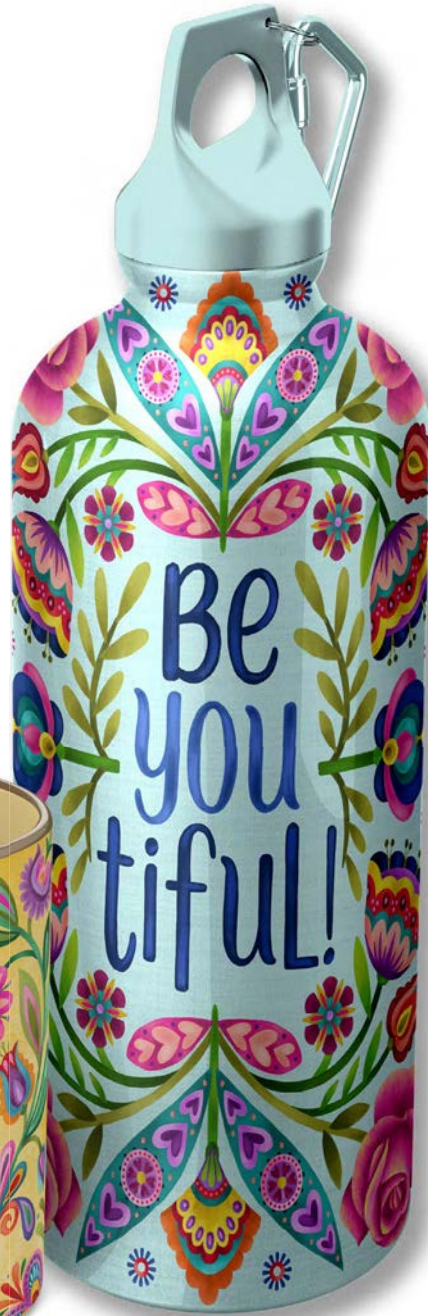

MT-1162p Okay

MT-1162m Dream Big

©Mary Tanana • Artistic Designs Group
PH (410) 923.3786 • www.artsdg.com

MT-1152m

©Mary Tanana • Artistic Designs Group
PH (410) 923.3786 • www.artsdg.com

mary tanana

Represented by ARTISTIC DESIGNS GROUP
(410) 923-3786 • www.artsdg.com