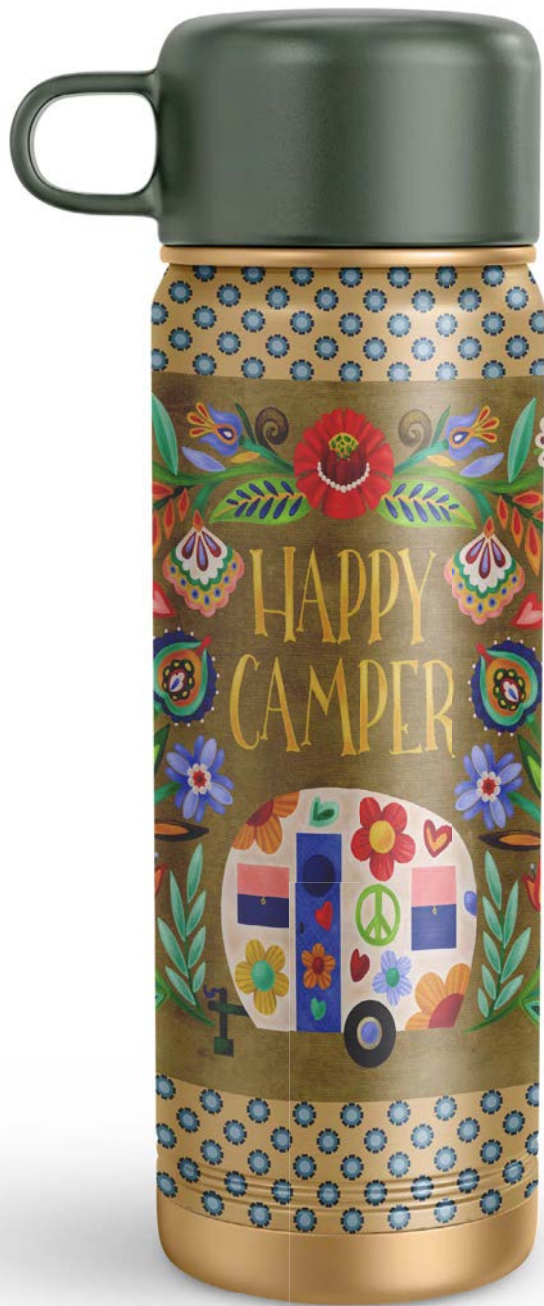

GOOD VIBES

MT-1162s Live

MT-1162r Happy Camper

©Mary Tanana • Artistic Designs Group
PH (410) 923.3786 • www.artsdg.com

Mary Tanana

Represented by ARTISTIC DESIGNS GROUP
(410) 923-3786 • www.artsdg.com

GOOD VIBES