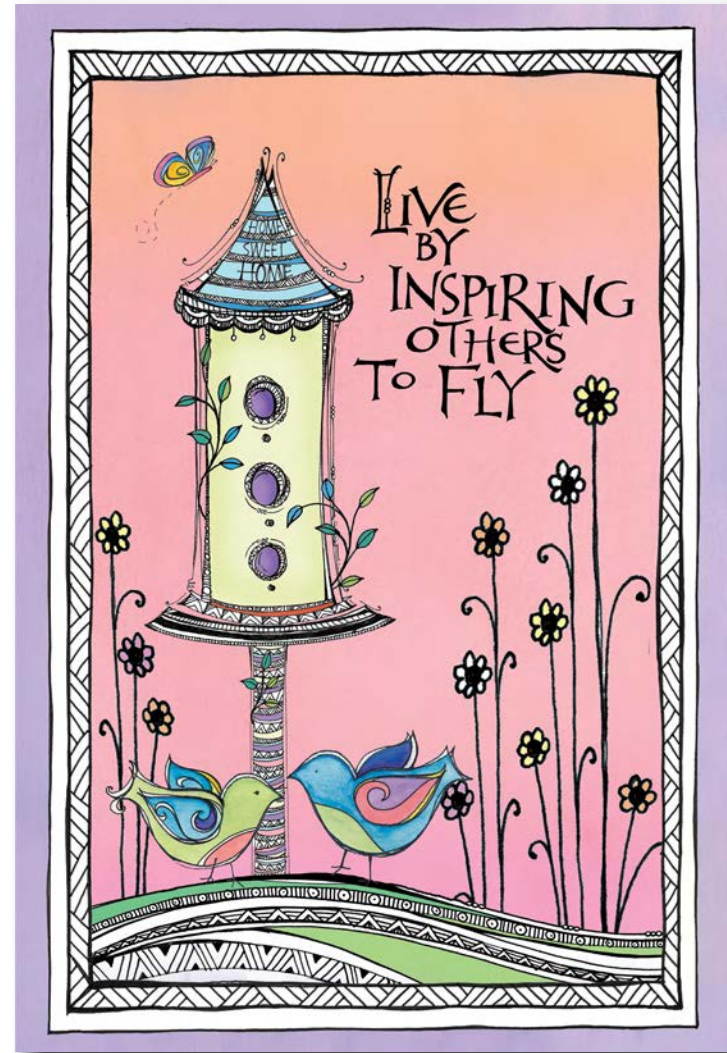

joanne fink

Represented by ARTISTIC DESIGNS GROUP
(410) 923-3786 • www.artsdg.com