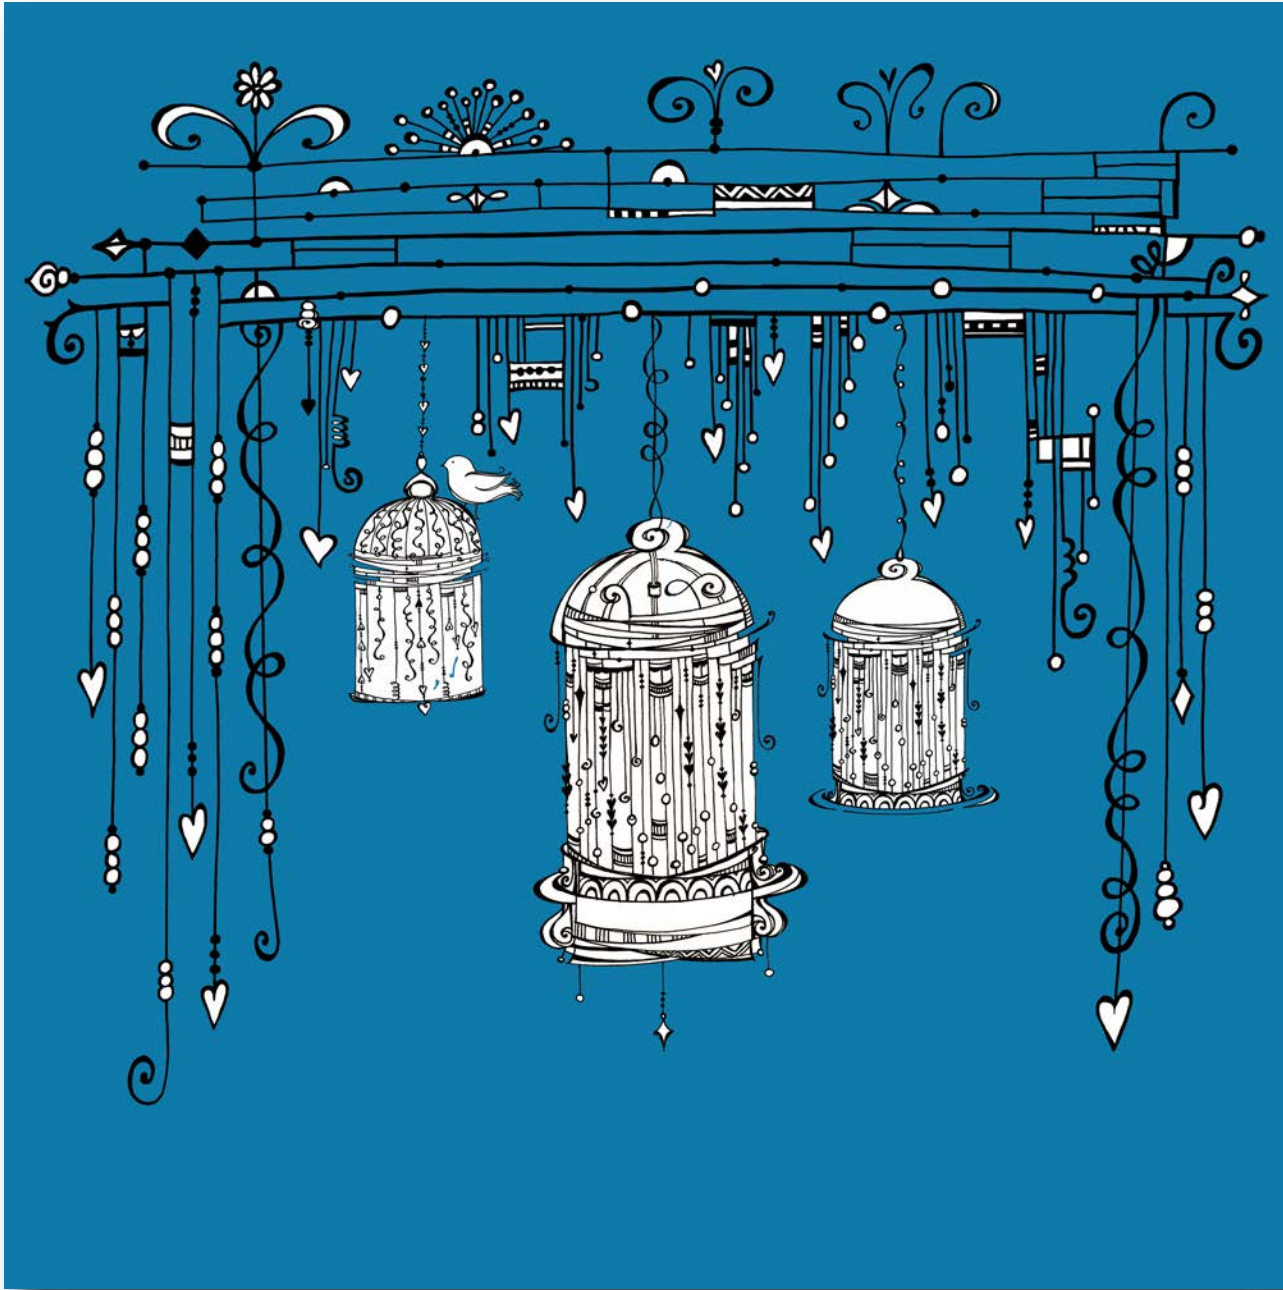

ZN-3524

©JOANNE FINK
WHENYOULOSESOMEONE.COM

joanne fink

Represented by ARTISTIC DESIGNS GROUP
(410) 923-3786 • www.artsdg.com