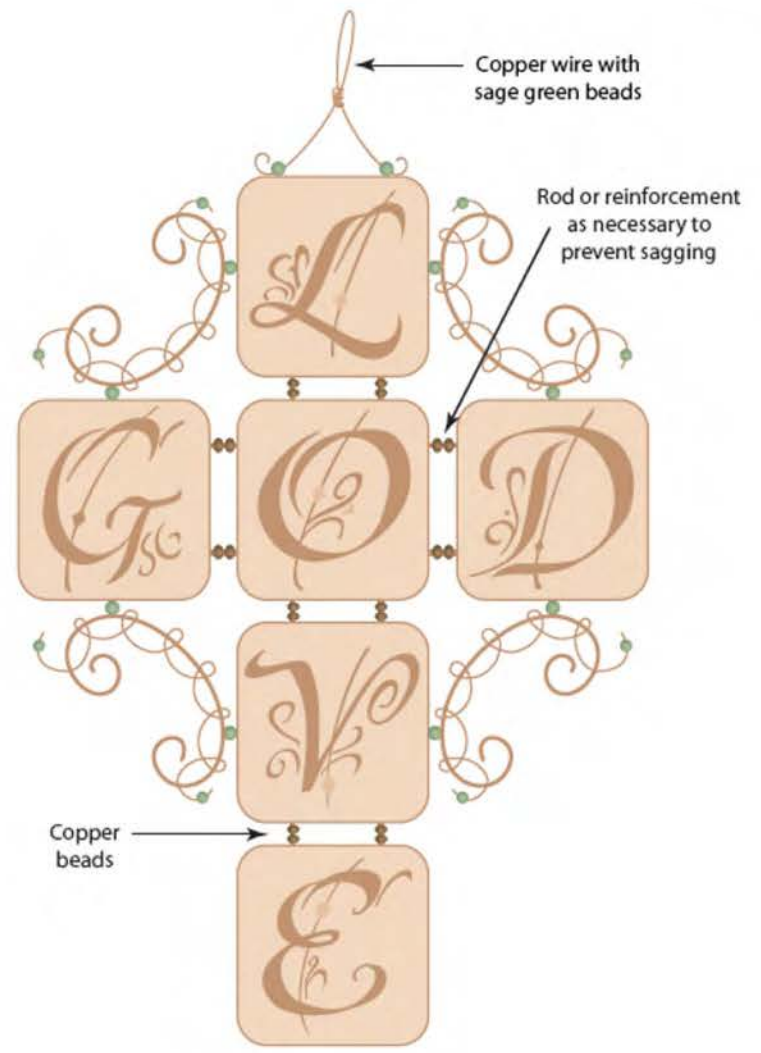

joanne fink

Represented by ARTISTIC DESIGNS GROUP
(410) 923-3786 • www.artsdg.com

joanne fink

Represented by ARTISTIC DESIGNS GROUP
(410) 923-3786 • www.artsdg.com

Tile at least 1/4" thick

joanne fink

Represented by ARTISTIC DESIGNS GROUP
(410) 923-3786 • www.artsdg.com