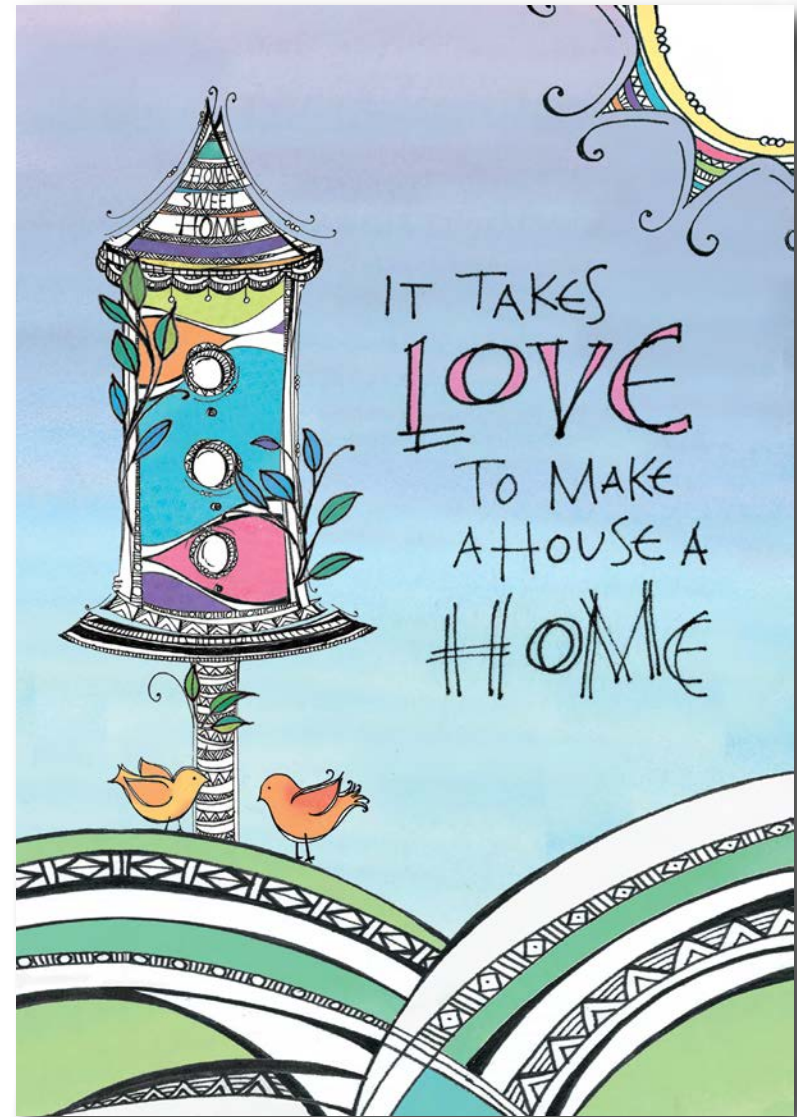

joanne fink

Represented by ARTISTIC DESIGNS GROUP
(410) 923-3786 • www.artsdg.com