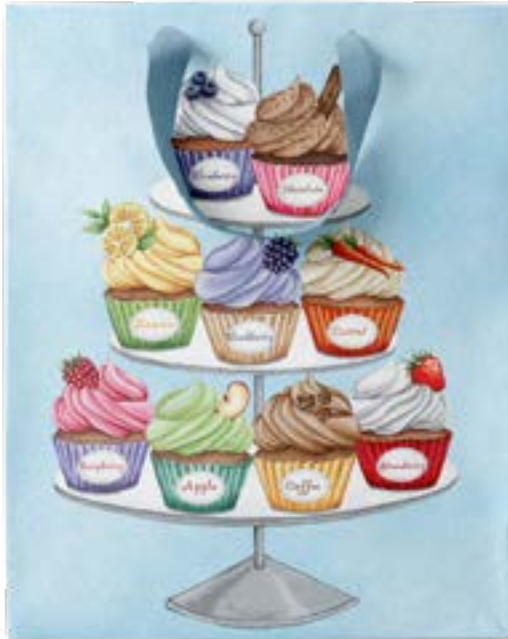

emma leach

Represented by ARTISTIC DESIGNS GROUP
(410) 923-3786 • www.artsdg.com

SWEET TREATS

emma leach

Represented by ARTISTIC DESIGNS GROUP
(410) 923-3786 • www.artsdg.com

SWEET TREATS

emma leach

Represented by ARTISTIC DESIGNS GROUP
(410) 923-3786 • www.artsdg.com