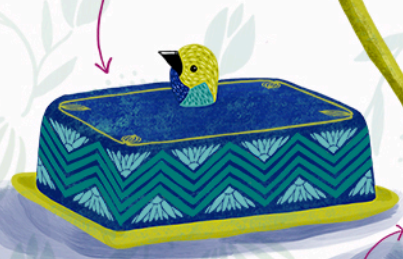

SILK ROAD

Platter

Tea Cup

Butter Dish

Tea Pot

Vase

Renee Thompson

SILK ROAD

Cocktail Glasses
etched with decal

Fruit Bowl
decal

metal frame

Small
Plates
decoupage

Plate
decoupage

Glasses
pressed with decal

Bowls
etched with decal

Renée Thompson