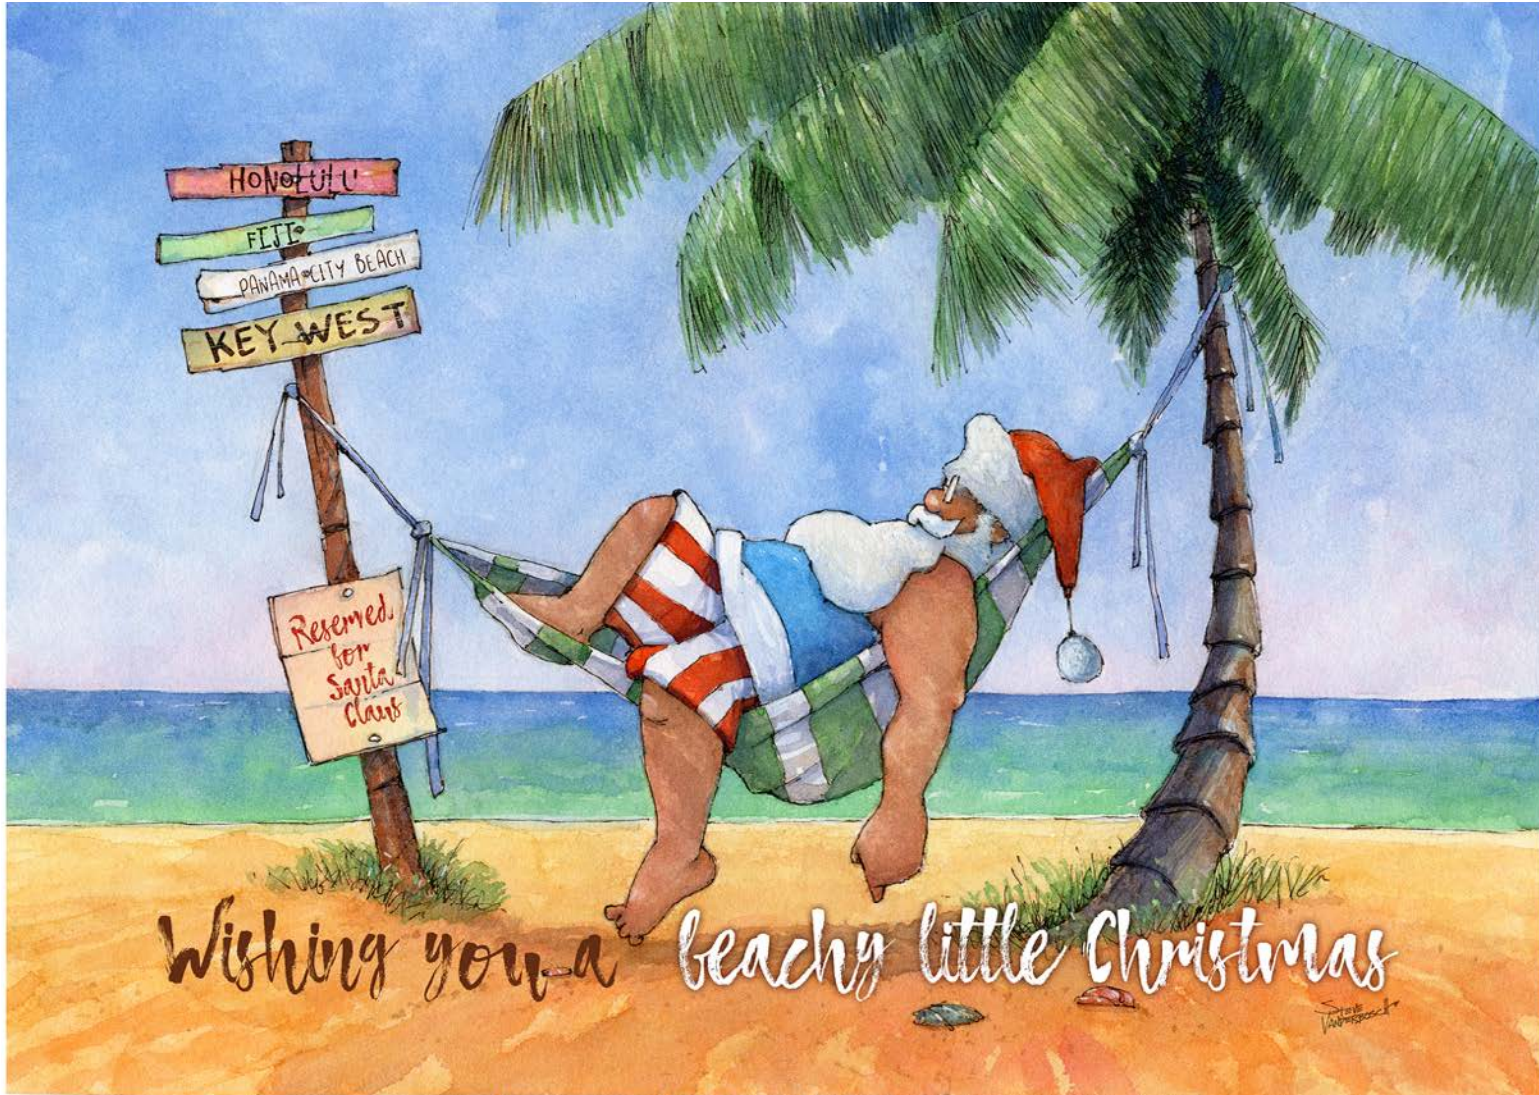

SV-1777a

SV-1776

SV-1903a

steve vanderbosch

Represented by ARTISTIC DESIGNS GROUP  
(410) 923-3786 • [www.artsdg.com](http://www.artsdg.com)

SV-1902a

steve vanderbosch

Represented by ARTISTIC DESIGNS GROUP  
(410) 923-3786 • [www.artsdg.com](http://www.artsdg.com)